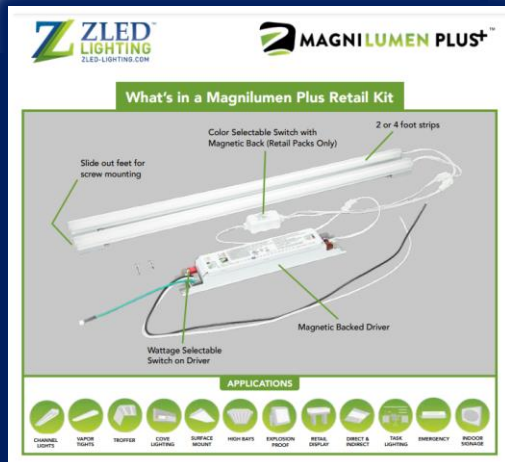

The Reeves Company PNW

KEEPING THE PNW LIT!

THE REEVES COMPANY

SERVING THE PACIFIC NORTHWEST

STORY 1

ZLED LIGHTING'S MAGNILUMEN PLUS RETAIL KIT...

Find out what's in there!

STORY 2

A NEW LOOK FOR ENERLITES!

Check out Enerlites re-brand launch!

STORY 3

HAPPY BIRTHDAY TO: ROSIE ESPER!!!

Putting the spotlight on our October Birthdays!

ZLED LIGHTING'S MAGNILUMEN+ RETAIL KIT

Make your next project simple and quick. The Magnilumen+ Retail Kit includes 2 or 4 foot strips, slide out feet for screw mounting, magnetic backed driver, and wattage and color selectable switches.