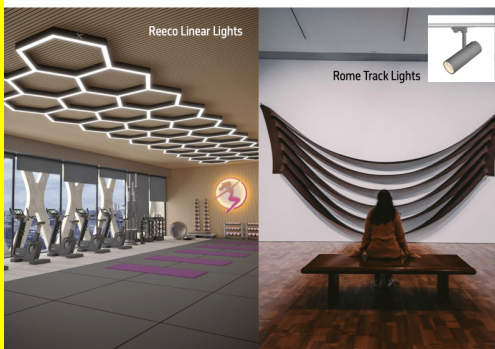

Take a good look at Aleo's NEWEST addition to their line of LED Area Lights.

SEE YOUR WAY OUT WITH EMERGENSEE

Let EmergenSee help you find your way out quickly and safely.

LUXLOGIC IS GETTING DECORATIVE

Transform your space with LuxLogic's Newest additions, Reeco Linear Lights and Rome Track Lights. LuxLogic's latest innovations are not just lighting solutions, they are a combination of creativity and efficiency. Add lighting that will complement the artistry of your space.

www.luxlogiclighting.com

Follow The Reeves Company on LinkedIn for more info!
<https://www.linkedin.com/company/reevescompany/>

NEW LIGHTING SOLUTIONS FROM ALEO

Introducing Aleo LED Lighting’s newest addition to their LED Area Light family. Take a good look at their New ALX LED Area Light, CCT and Lumen Selectable. Engineered with advanced LED technology, the ALX boasts exceptional energy efficiency and durability. Its sleek design and customizable options make it an ideal choice for a wide range of outdoor applications, ensuring bright and sustainable lighting. Increase visibility in parking lots, dealerships, outdoor shopping centers, recreational areas, and campuses.